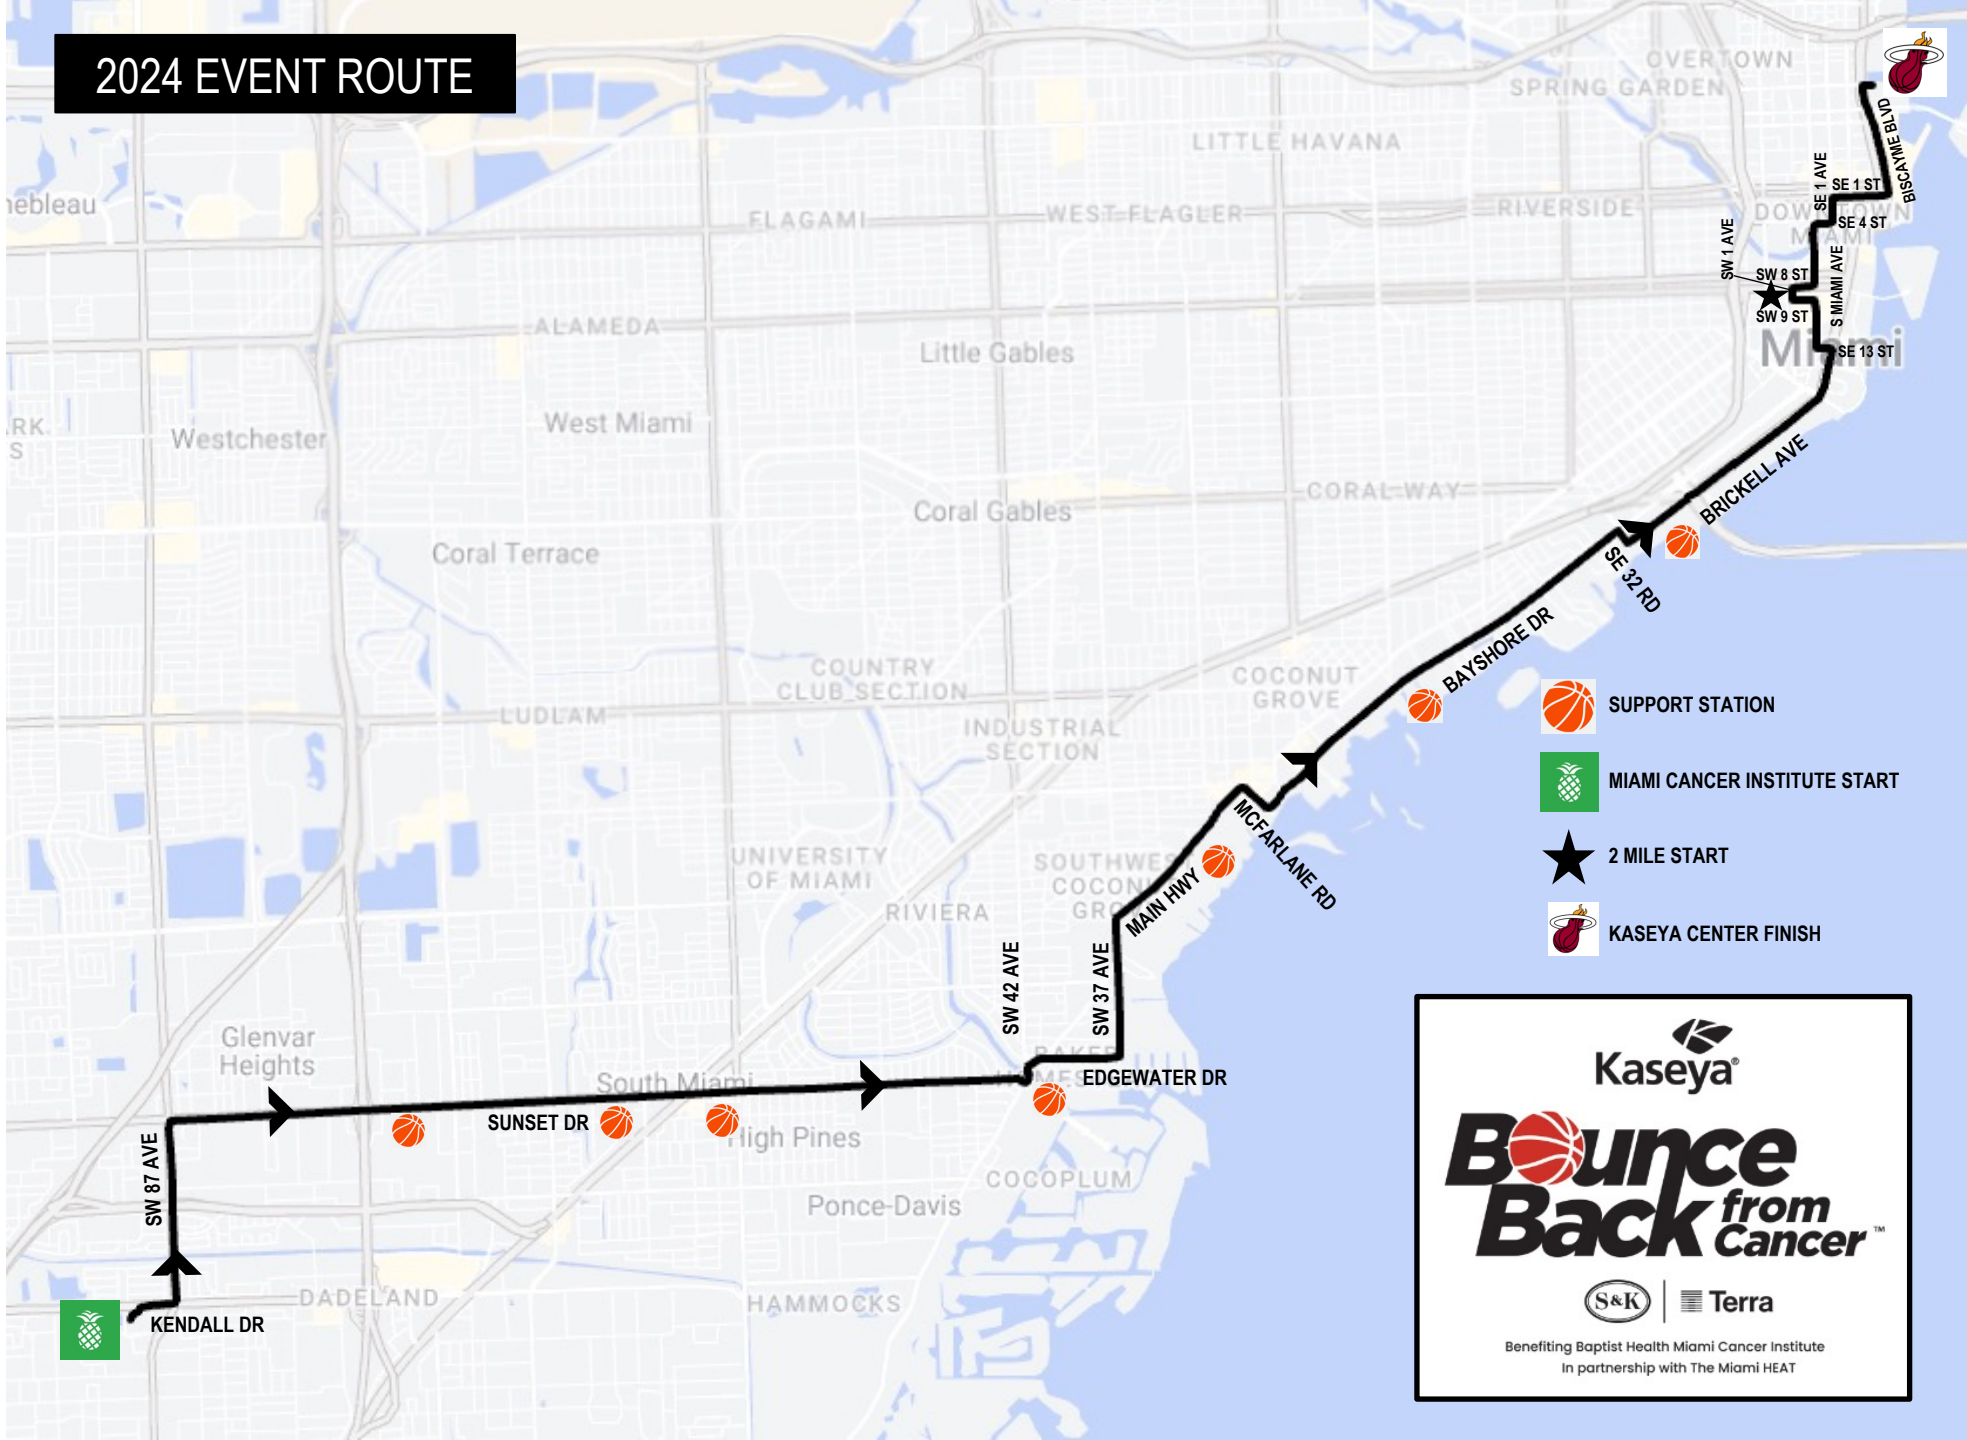

# 2024 EVENT ROUTE

-  SUPPORT STATION
-  MIAMI CANCER INSTITUTE START
-  2 MILE START
-  KASEYA CENTER FINISH

  
**Bounce Back from Cancer™**  
 |   
Benefiting Baptist Health Miami Cancer Institute  
In partnership with The Miami HEAT